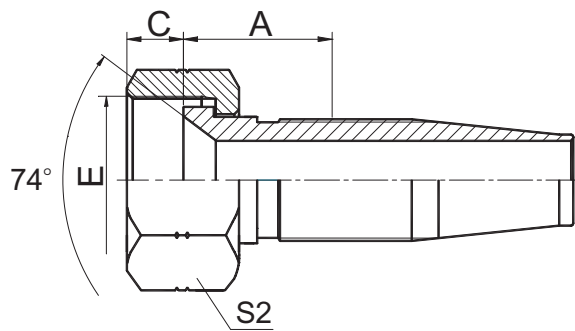

# REUSABLE HOSE FITTING

## 26718-R5T

美制 JIC 内螺纹 74° 内锥面  
JIC FEMALE 74° CONE SEAT

| 代号<br>PART NO.   | 螺纹 E<br>THREAD E | 软管 标号<br>HOSE DASH | 尺寸 DIMENSIONS |      |    |  |
|------------------|------------------|--------------------|---------------|------|----|--|
|                  |                  |                    | A             | C    | S2 |  |
| 26718-04-04(R5T) | 7/16"X20         | 04                 | 20.5          | 9    | 15 |  |
| 26718-05-05(R5T) | 1/2"X20          | 05                 | 23.4          | 9.5  | 17 |  |
| 26718-06-06(R5T) | 9/16"X18         | 06                 | 22.5          | 10.5 | 19 |  |
| 26718-08-08(R5T) | 3/4"X16          | 08                 | 23.5          | 11   | 24 |  |
| 26718-10-10(R5T) | 7/8"X14          | 10                 | 24            | 13   | 27 |  |
| 26718-12-12(R5T) | 1.1/16"X12       | 12                 | 26            | 15   | 32 |  |
| 26718-16-16(R5T) | 1.5/16"X12       | 16                 | 22.5          | 16   | 41 |  |
| 26718-20-20(R5T) | 1.5/8"X12        | 20                 | 24            | 17   | 50 |  |
| 26718-24-24(R5T) | 1.7/8"X12        | 24                 | 24            | 20   | 55 |  |
| 26718-32-32(R5T) | 2.1/2"X12        | 32                 | 26            | 23.5 | 75 |  |